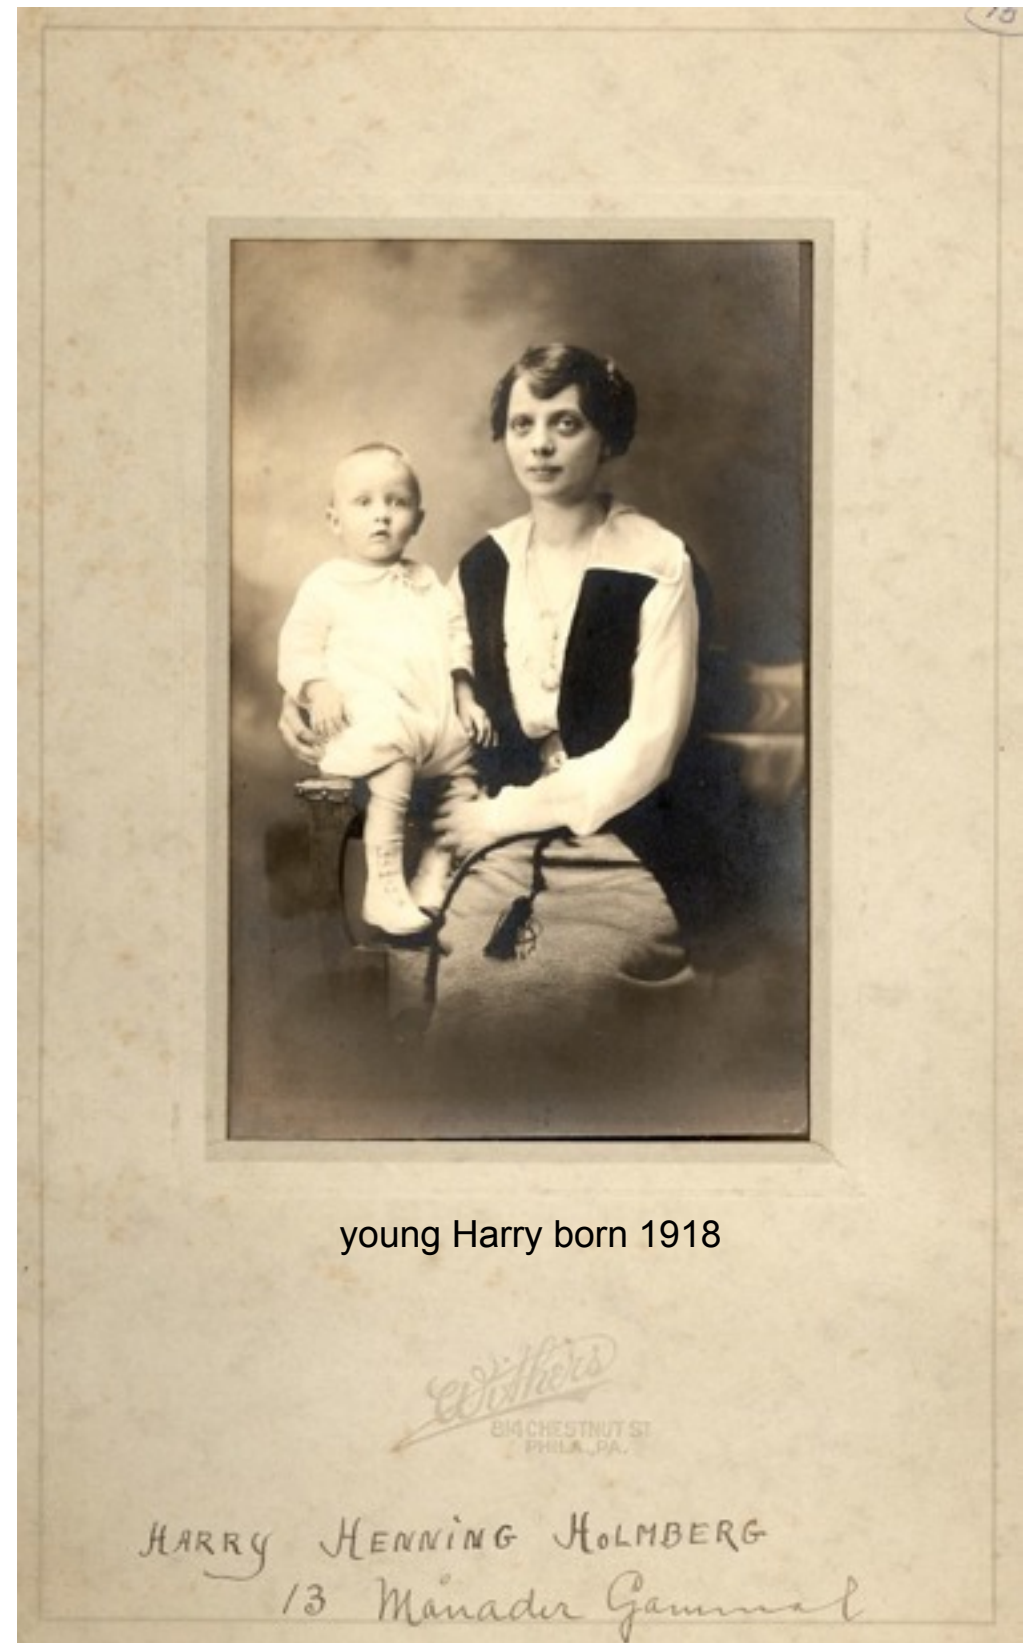

Signe Teolinda

4-30-1894 to 3-21-1965

Immigrated to USA in 1913

1916

Rudolf, Signe, Henning

Married Harry Holmburg, who died 1927 while helping build the Panama Canal.

young Harry born 1918

W. W. W. W.
814 CHESTNUT ST
PHILA., PA.